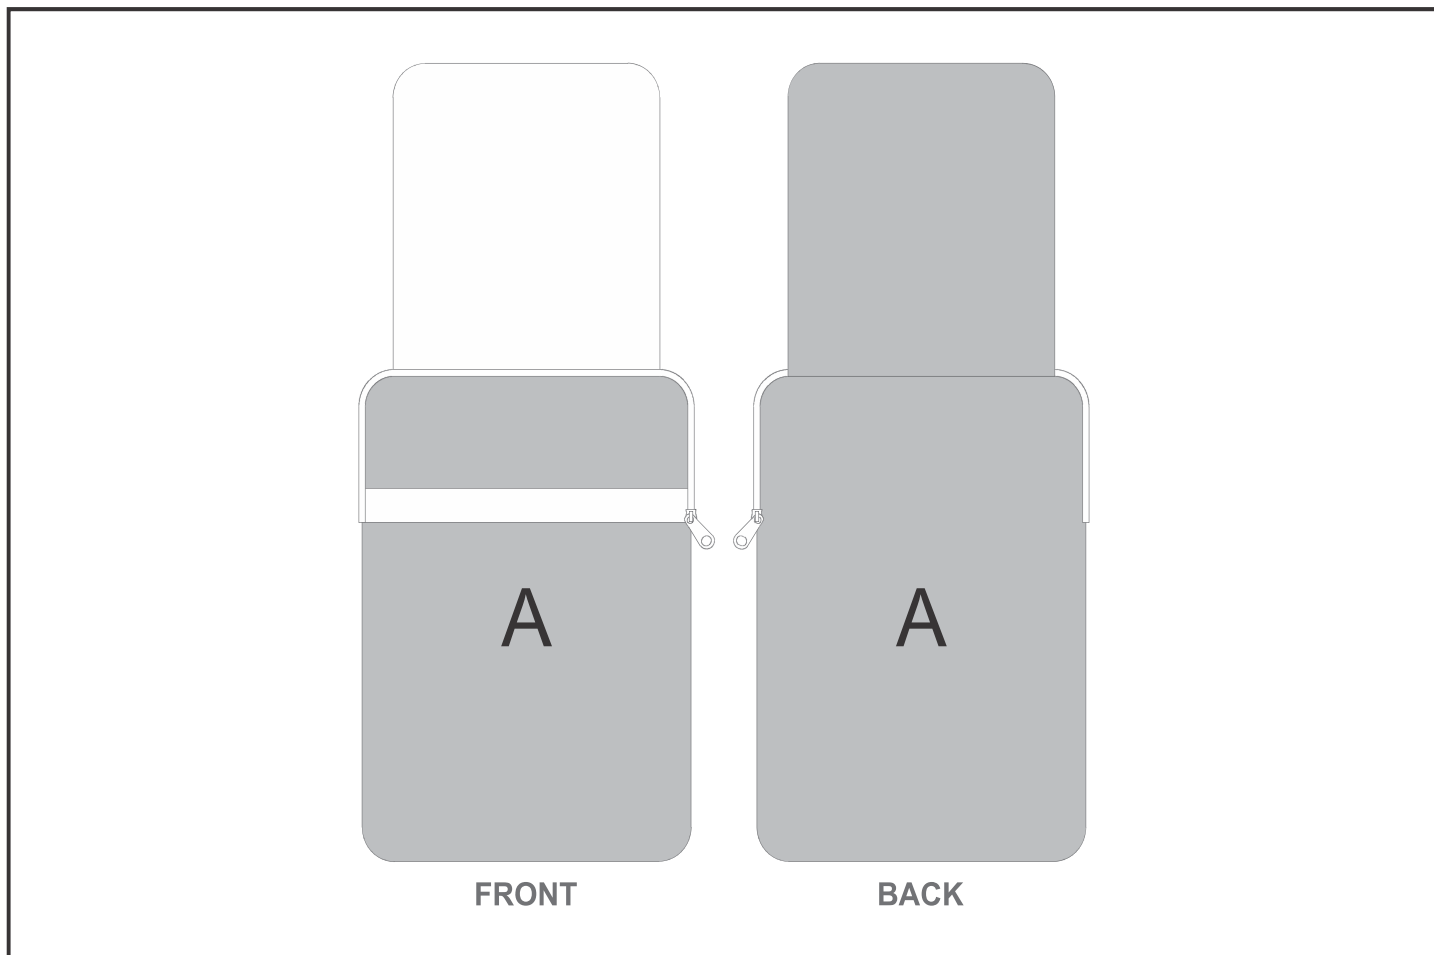

BC-HP-82-G

Hoppla Grotto Neoprene 13-inch Laptop Sleeve

Need to know:

- Includes 1-Position Sublimation (setup fees apply)

- Please Note: We cannot guarantee 100% logo Alignment on all Brandable Panels.

- NB: Please note that Neoprene material is not conducive to having predominantly white back grounds due to the print transferring nature of the fabric and process used to complete the print. We always advise to have a background colour within the design as this mitigates the chances of material blemishes and ghosting of print.

Branding Options:

Position	Branding Method (Branding Code)	No. of Colours	Dimension
A	Custom Sublimation A (CPSUB-A)	Full Colour	833mm wide x 462mm high